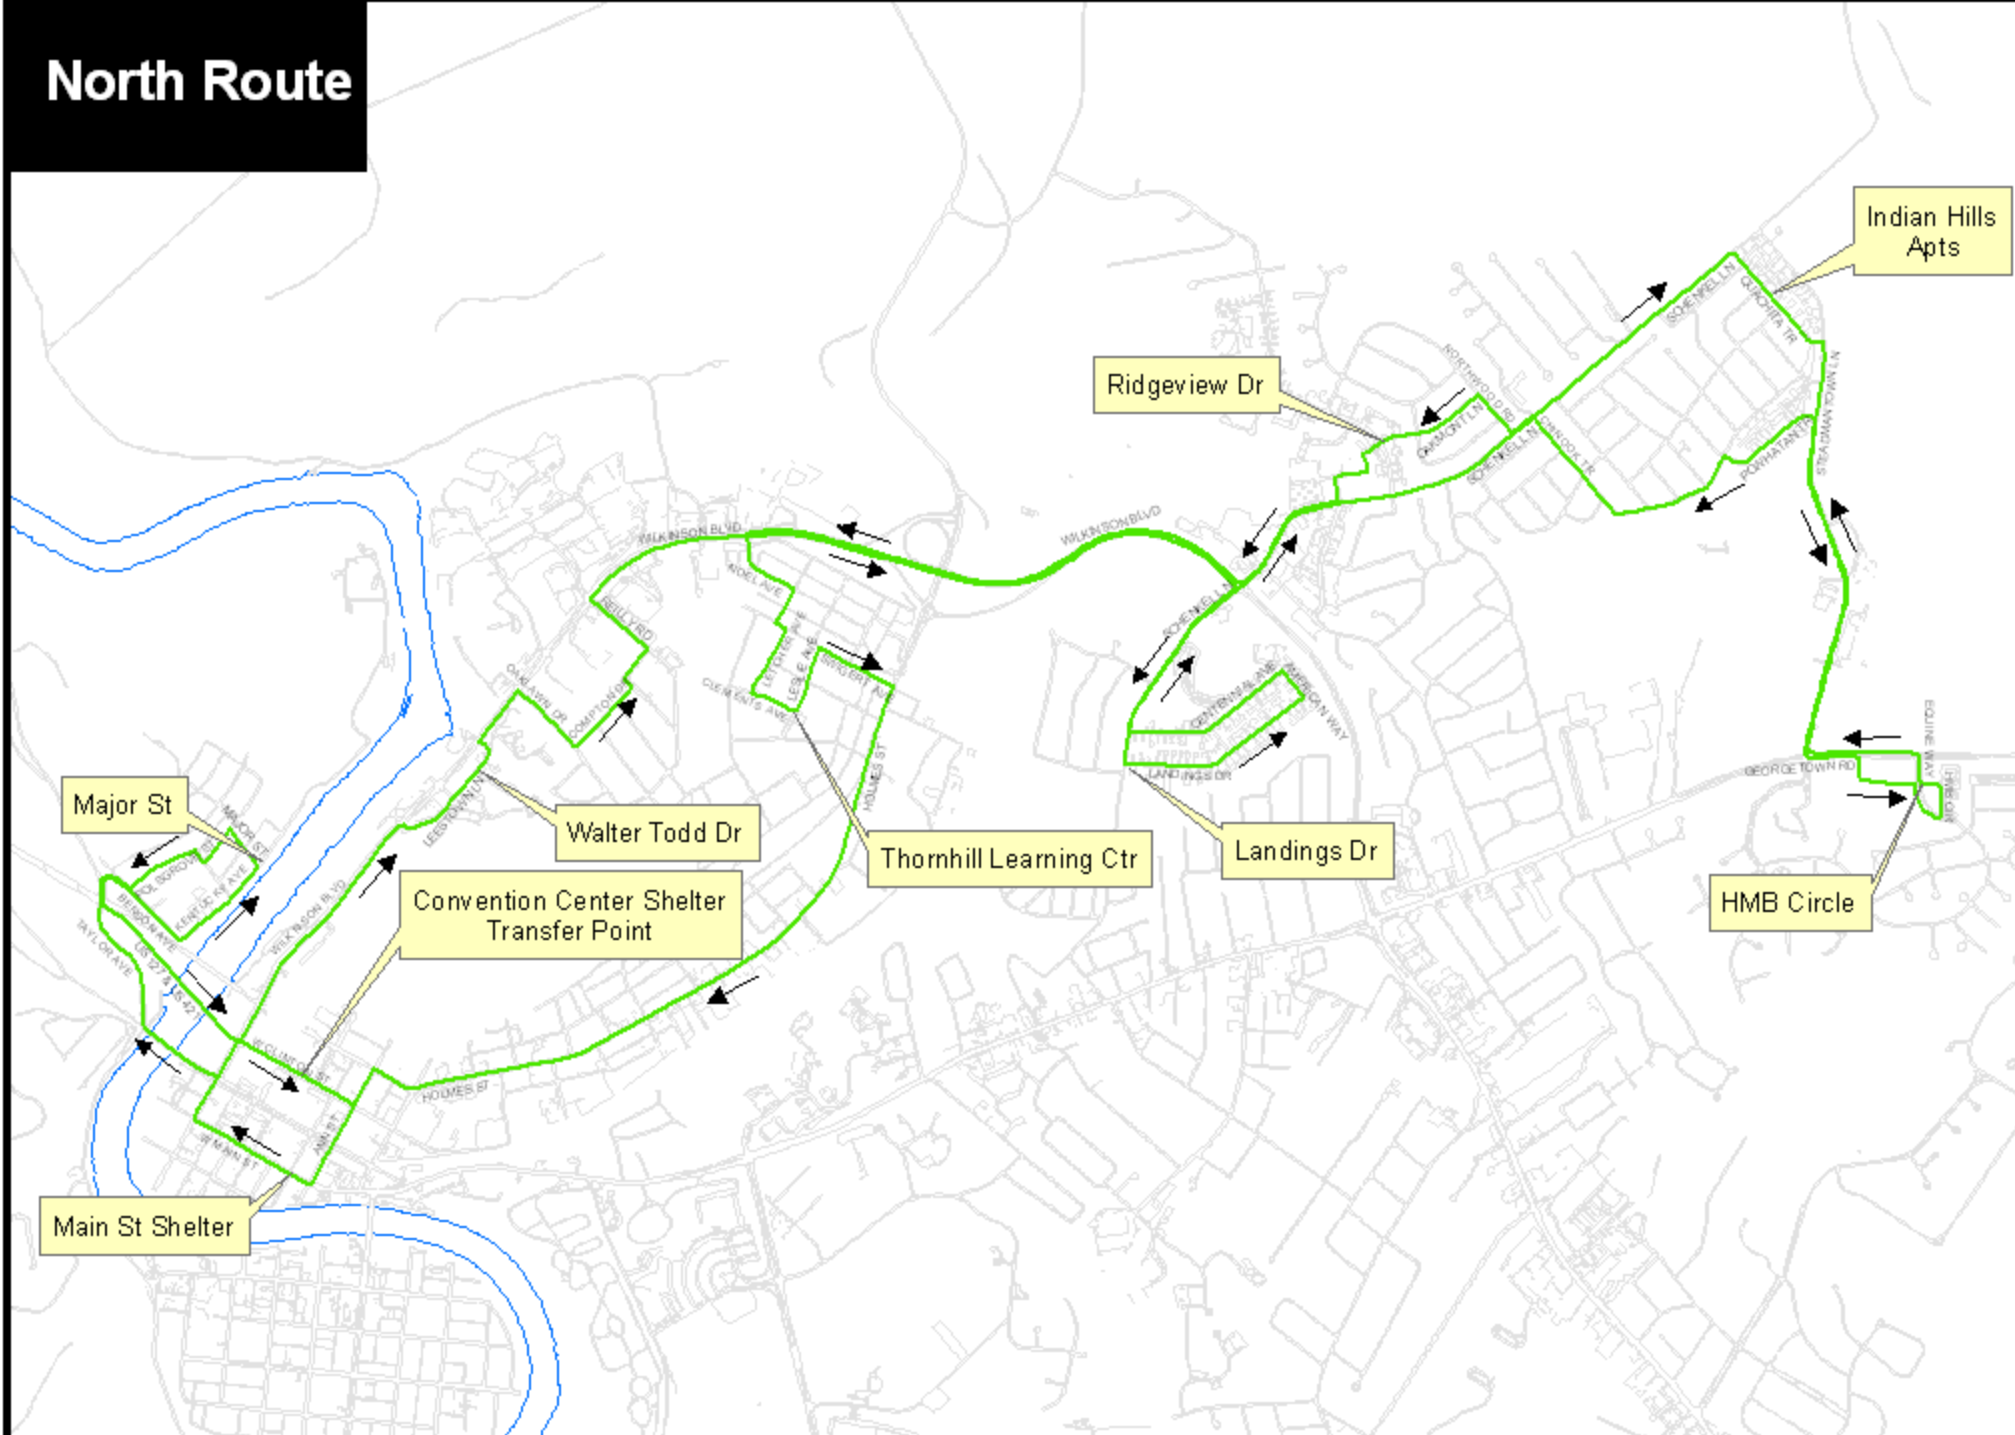

North Route

East Route

East Bus Schedule

Departs Clinton	Arrives Chr Bldg	Arrives Office Park	Arrives Brighton Pk	Arrives Eastwood	Arrives Beechwood	Arrives Chr	Arrives Clinton
6:45am	6:55am	7:02am	7:10am	7:20am	7:27am	7:35am	7:40am
7:45am	7:55am	8:02am	8:10am	8:20am	8:27am	8:35am	8:40am
8:45am	8:55am	9:02am	9:10am	9:20am	9:27am	9:35am	9:40am
*10:00am	10:05am	10:11am	10:20am	10:25am	10:27am	10:30am	10:40am
10:45am	10:55am	11:02am	11:10am	11:20am	11:27am	*11:35am	11:40am
11:45am	11:55am	12:02pm	12:10pm	12:20pm	12:27pm	*12:35pm	12:40pm
12:45pm	12:55pm	1:02pm	1:10pm	1:20pm	1:27pm	*1:35pm	1:40pm
2:45pm	2:55pm	3:02pm	3:10pm	3:20pm	3:27pm	3:35pm	3:40pm
3:45pm	3:55pm	4:02pm	4:10pm	4:20pm	4:27pm	*4:35pm	4:40pm
4:45pm	4:55pm	5:02pm	5:10pm	5:15pm	5:17pm	5:20pm	5:30pm

*Express Run - partial route
*Arrives at Main Entrance of Human Resources Bldg
Allow 5 minutes early or late, depending on traffic or weather conditions

West Route

West Bus Schedule

Departs Clinton	Arrives Shelby	Arrives Leewood	Arrives Hospital	Arrives Kmart/Walmart	Arrives Century Plaza	Arrives Murray	Arrives Clinton
6:45am	6:51am	6:54am	7:08am	7:10am	7:24am	7:31am	7:40am
7:45am	7:51am	7:54am	8:08am	8:10am	8:24am	8:31am	8:40am
8:45am	8:51am	8:54am	9:08am	9:10am	9:24am	9:31am	9:40am
*10:00am	10:03am	--	10:19am	10:21am	10:32am	--	10:40am
10:45am	10:51am	10:54am	11:08am	11:10am	11:24am	11:31am	11:40am
11:45am	11:51am	11:54am	12:08pm	12:10pm	12:24pm	12:31pm	12:40pm
12:45pm	12:51pm	12:54pm	1:08pm	1:10pm	1:24pm	1:31pm	1:40pm
2:45pm	2:51pm	2:54pm	3:08pm	3:10pm	3:24pm	3:31pm	3:40pm
3:45pm	3:51pm	3:54pm	4:08pm	4:10pm	4:24pm	4:31pm	4:40pm
4:45pm	4:47pm	4:49pm	5:00pm	5:03pm	5:16pm	--	5:30pm

*Express Run - partial route
Allow 5 minutes early or late, depending on traffic or weather conditions

North Route

North Bus Schedule

Departs Clinton	Arrives Major St	Arrives Walter Todd	Arrives Landings	Arrives Indian Hills	Arrives HMB Circle	Arrives Ridgeview	Arrives Thornhill Ctr	Arrives Clinton
6:45am	6:51am	6:59am	7:07am	7:12am	7:19am	7:28am	7:34am	7:40am
7:45am	7:51am	7:59am	8:07am	8:12am	8:19am	8:28am	8:34am	8:40am
8:45am	8:51am	8:59am	9:07am	9:12am	9:19am	9:28am	9:34am	9:40am
*10:00am	--	10:06am	10:13am	10:17am	10:24am	--	--	10:40am
10:45am	10:51am	10:59am	11:07am	11:12am	11:19am	11:28am	11:34am	11:40am
11:45am	11:51am	11:59am	12:07pm	12:12pm	12:19pm	12:28pm	12:34pm	12:40pm
12:45pm	12:51pm	12:59pm	1:07pm	1:12pm	1:19pm	1:28pm	1:34pm	1:40pm
2:45pm	2:51pm	2:59pm	3:07pm	3:12pm	--	3:22pm	3:28pm	3:40pm
3:45pm	--	3:50pm	4:01pm	4:12pm	4:19pm	4:28pm	4:34pm	4:40pm
4:45pm	--	4:50pm	5:01pm	5:12pm	--	5:22pm	--	5:30pm

*Express Run - partial route
Allow 5 minutes early or late, depending on traffic or weather conditions

FRANKFORT TRANSIT

Your Bus Service...
...All Over Town