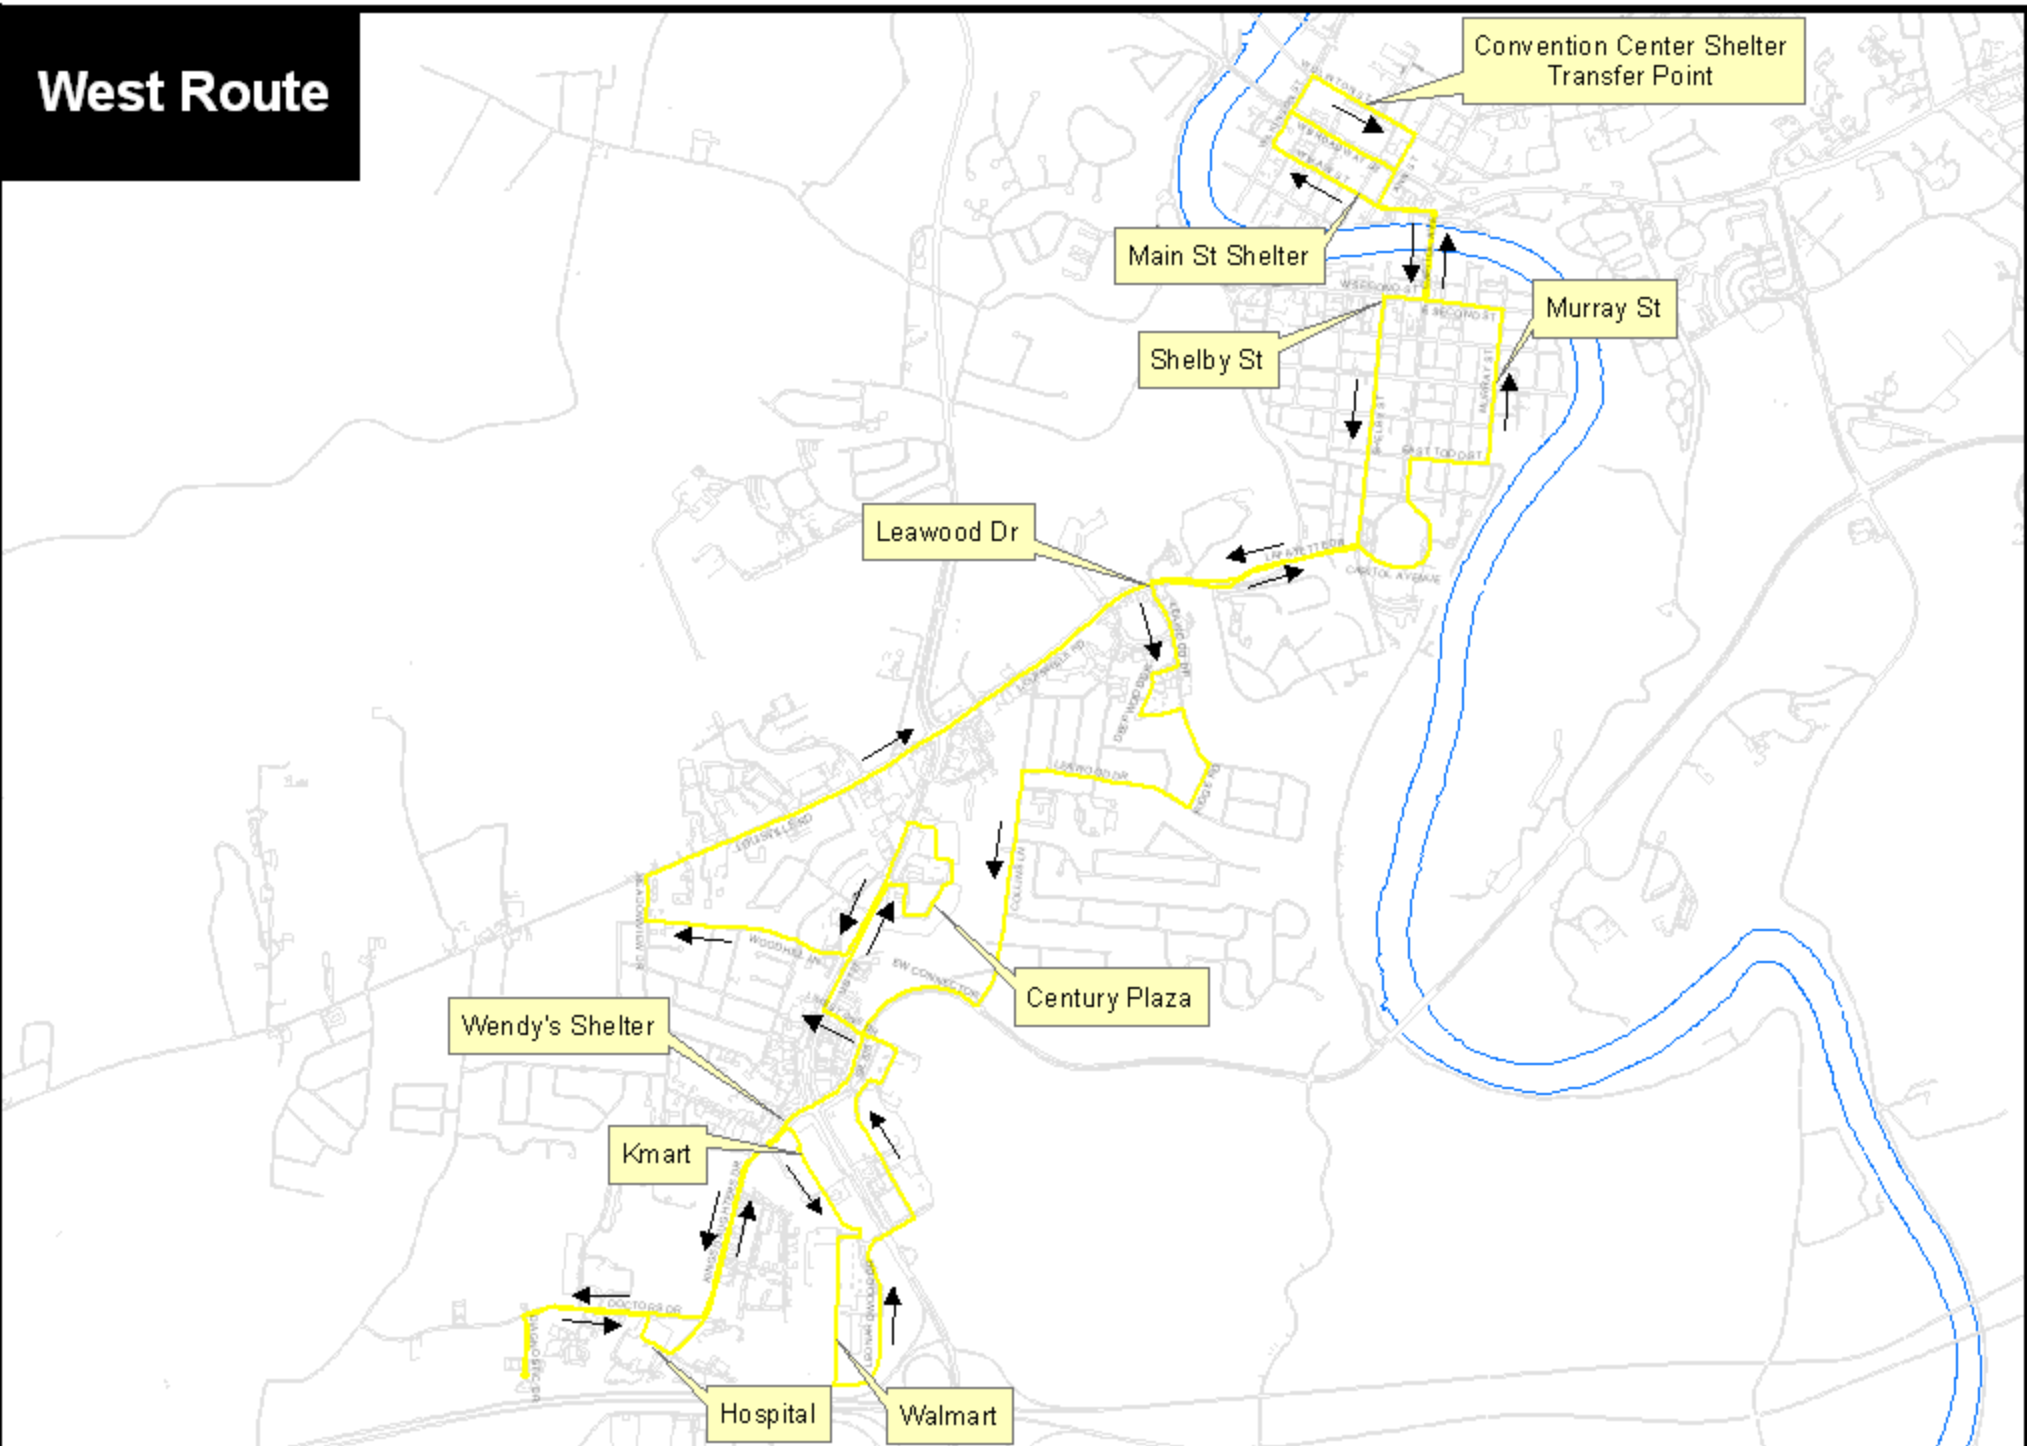

Frankfort Transit Bus Routes and Schedules

East Route

West Route

North Route

East Route

East Bus Schedule

Departs Clinton	Arrives Chr Bldg	Arrives Office Park	Arrives Brighton Pk	Arrives Eastwood	Arrives Beechwood	Arrives Chr	Arrives Clinton
6:45am	6:55am	7:02am	7:10am	7:20am	7:27am	7:35am	7:40am
7:45am	7:55am	8:02am	8:10am	8:20am	8:27am	8:35am	8:40am
8:45am	8:55am	9:02am	9:10am	9:20am	9:27am	9:35am	9:40am
*10:00am	10:05am	10:11am	10:20am	10:25am	10:27am	10:30am	10:40am
10:45am	10:55am	11:02am	11:10am	11:20am	11:27am	*11:35am	11:40am
11:45am	11:55am	12:02pm	12:10pm	12:20pm	12:27pm	*12:35pm	12:40pm
12:45pm	12:55pm	1:02pm	1:10pm	1:20pm	1:27pm	*1:35pm	1:40pm
2:45pm	2:55pm	3:02pm	3:10pm	3:20pm	3:27pm	3:35pm	3:40pm
3:45pm	3:55pm	4:02pm	4:10pm	4:20pm	4:27pm	*4:35pm	4:40pm
4:45pm	4:55pm	5:02pm	5:10pm	5:15pm	5:17pm	5:20pm	5:30pm

*Express Run - partial route
*Arrives at Main Entrance of Human Resources Bldg
Allow 5 minutes early or late, depending on traffic or weather conditions

West Route

West Bus Schedule

Departs Clinton	Arrives Shelby	Arrives Leewood	Arrives Hospital	Arrives Kmart/Walmart	Arrives Century Plaza	Arrives Murray	Arrives Clinton
6:45am	6:51am	6:54am	7:08am	7:10am	7:24am	7:31am	7:40am
7:45am	7:51am	7:54am	8:08am	8:10am	8:24am	8:31am	8:40am
8:45am	8:51am	8:54am	9:08am	9:10am	9:24am	9:31am	9:40am
*10:00am	10:03am	--	10:19am	10:21am	10:32am	--	10:40am
10:45am	10:51am	10:54am	11:08am	11:10am	11:24am	11:31am	11:40am
11:45am	11:51am	11:54am	12:08pm	12:10pm	12:24pm	12:31pm	12:40pm
12:45pm	12:51pm	12:54pm	1:08pm	1:10pm	1:24pm	1:31pm	1:40pm
2:45pm	2:51pm	2:54pm	3:08pm	3:10pm	3:24pm	3:31pm	3:40pm
3:45pm	3:51pm	3:54pm	4:08pm	4:10pm	4:24pm	4:31pm	4:40pm
4:45pm	4:47pm	4:49pm	5:00pm	5:03pm	5:16pm	--	5:30pm