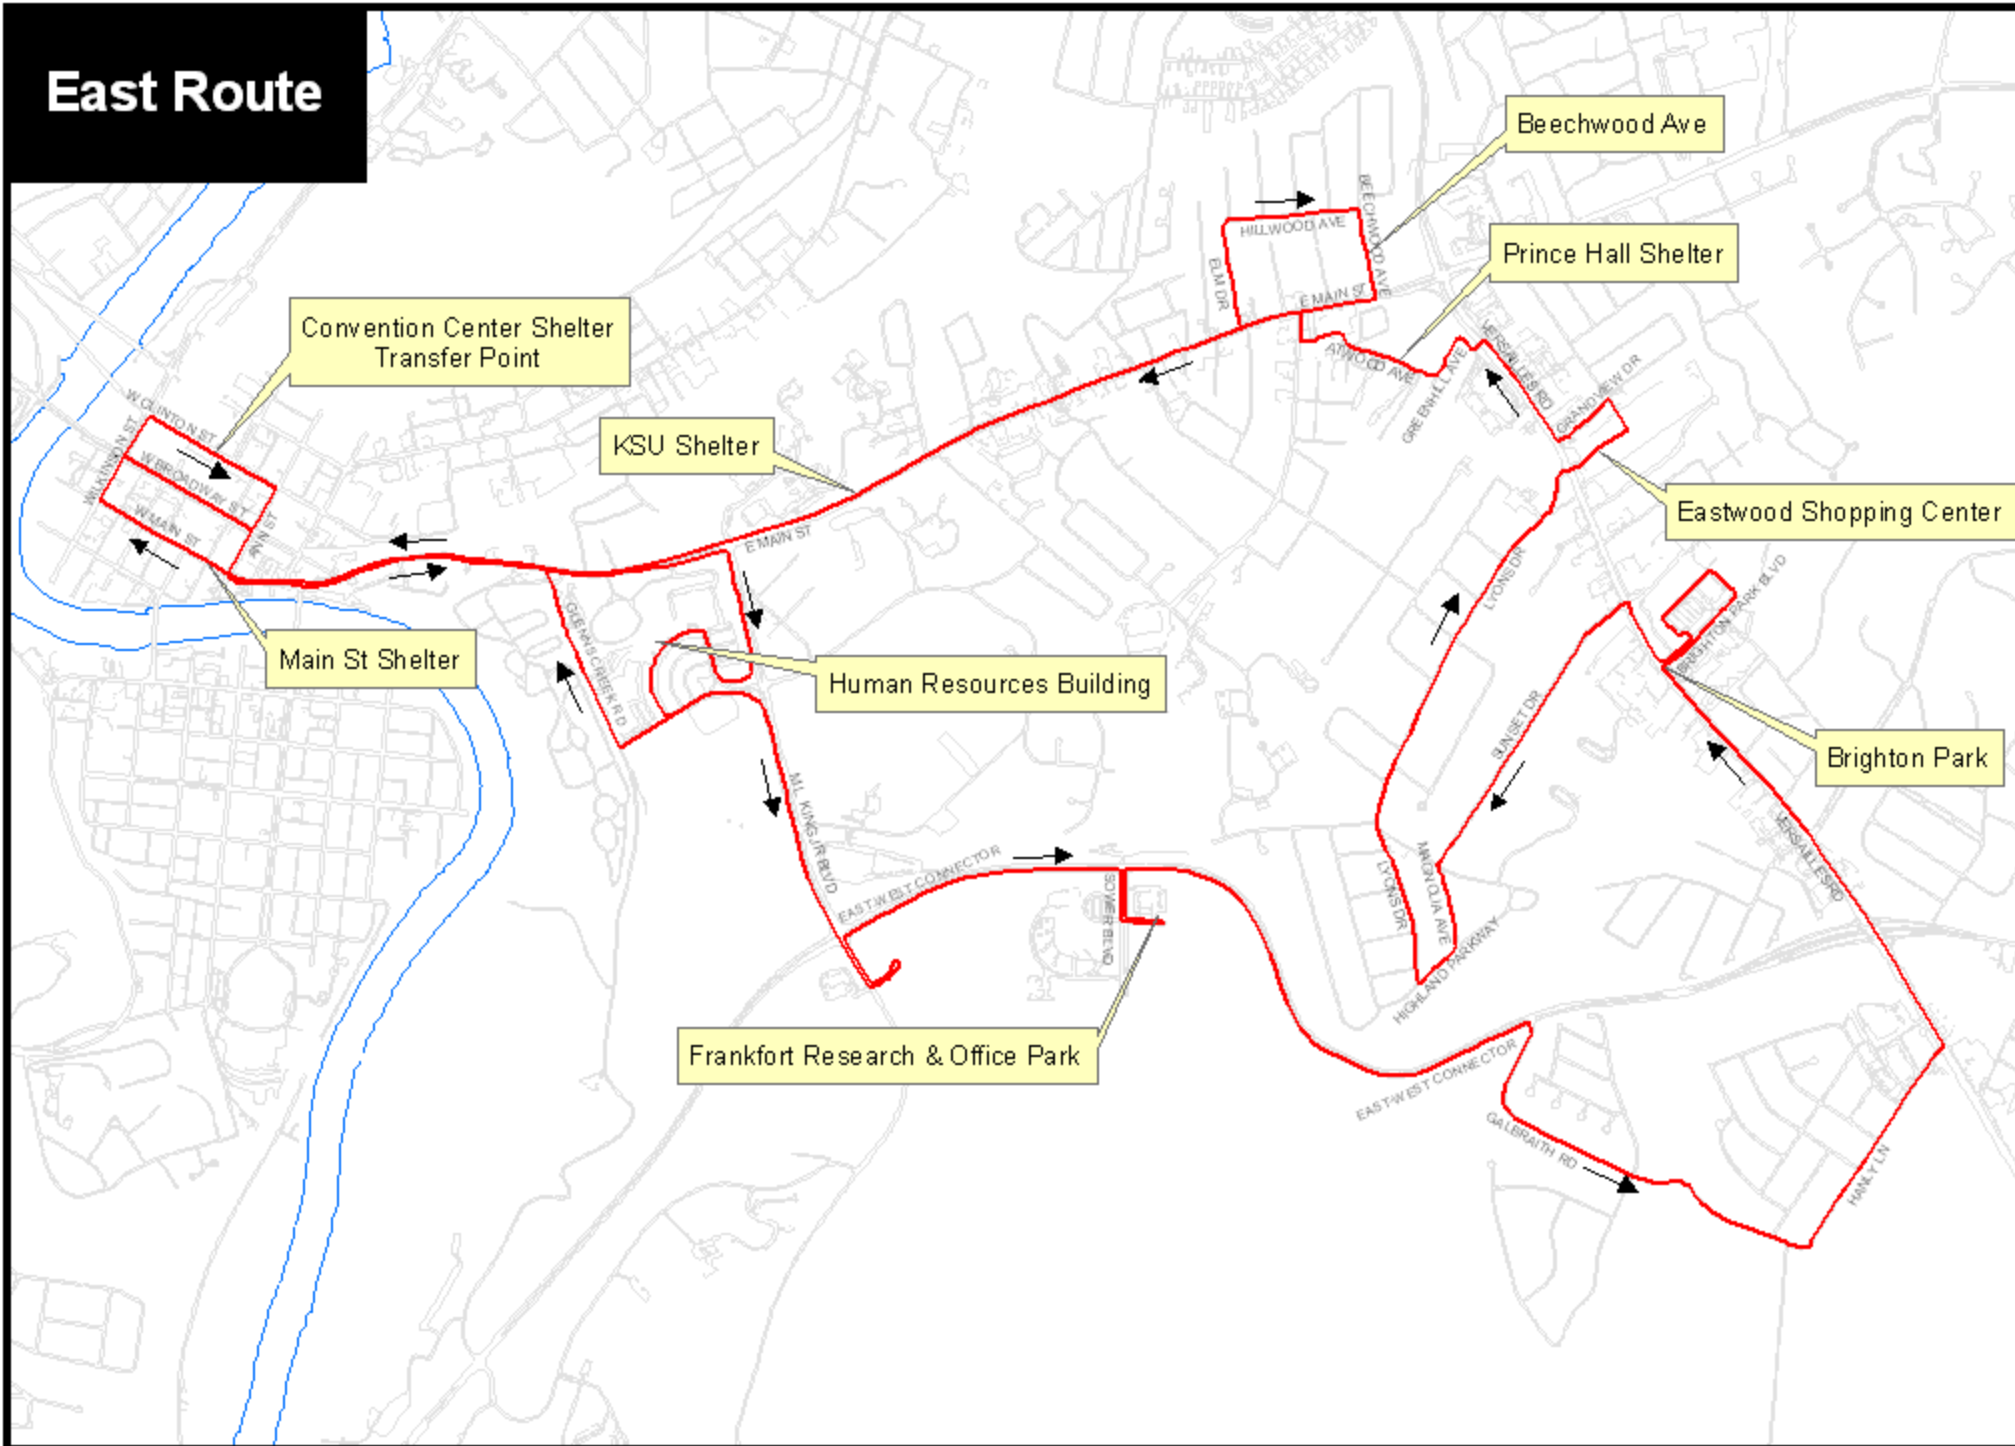

Frankfort Transit Bus Routes and Schedules

East Route